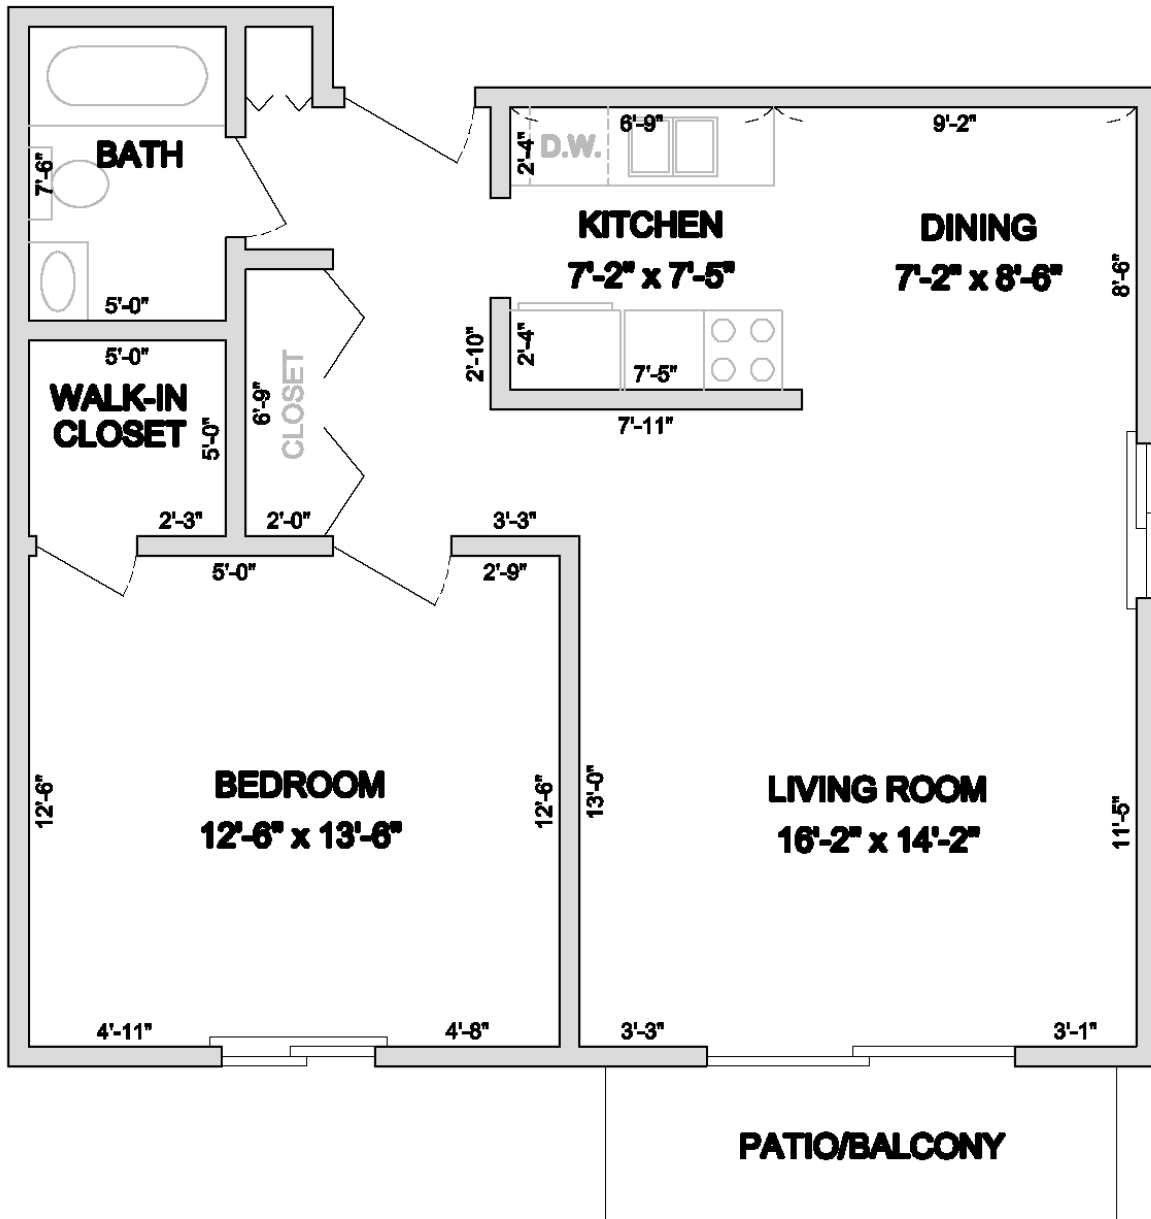

The Ashland

745 SQUARE FEET
ONE BEDROOM
ONE BATHROOM

Westmore
APARTMENTS

1049 SOUTH WESTMORE AVENUE
LOMBARD, IL 60148
630.629.2728
FAX: 630.629.6007
WESTMORE1@MSN.COM

WWW.WESTMOREAPTS.COM