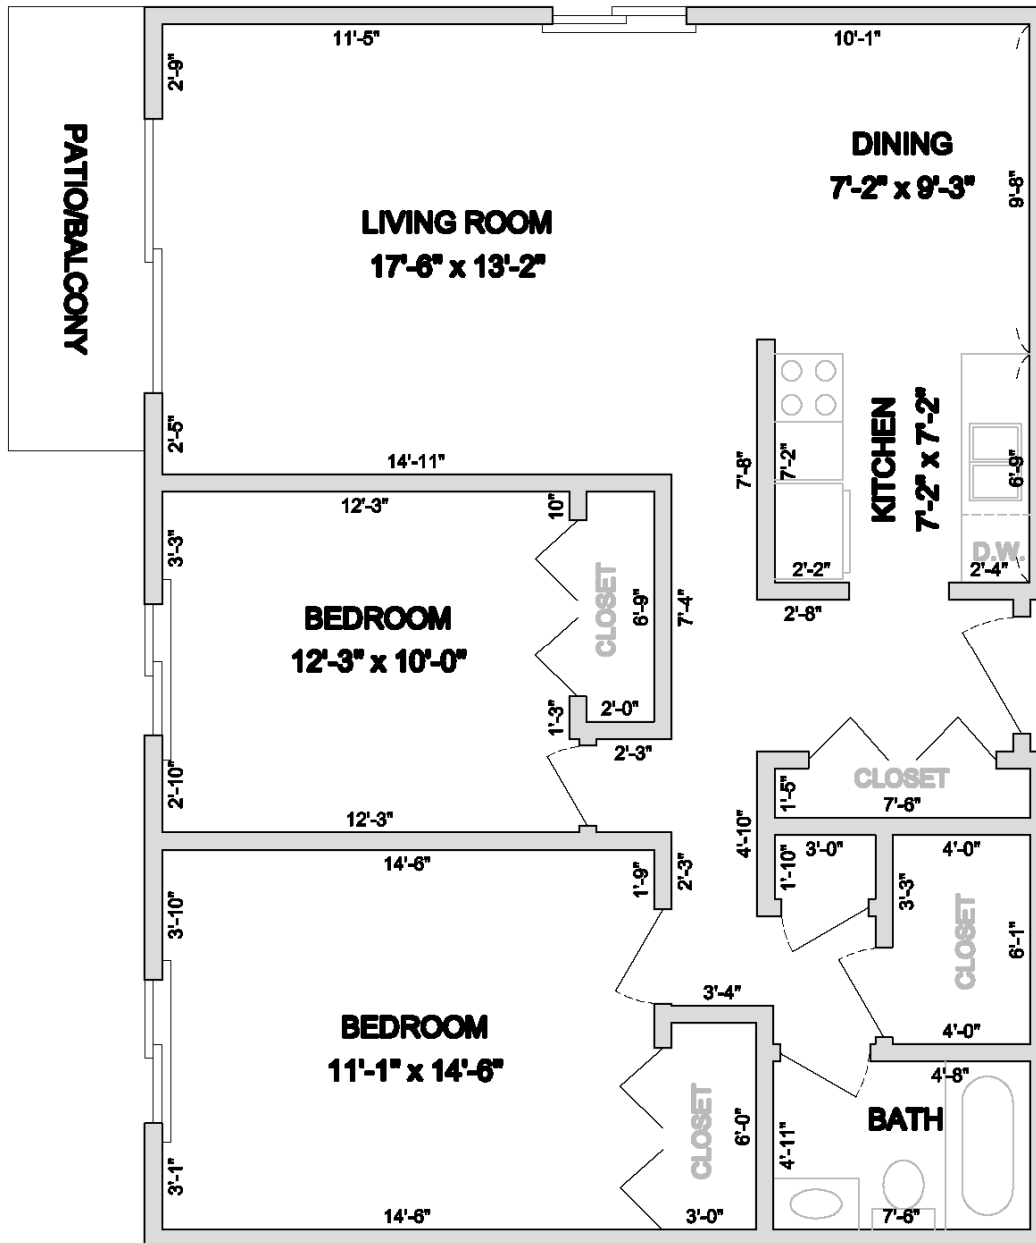

The Belmont

875 SQUARE FEET
TWO BEDROOMS
ONE BATHROOM

Westmore
APARTMENTS

1049 SOUTH WESTMORE AVENUE
LOMBARD, IL 60148
630.629.2728
FAX: 630.629.6007
WESTMORE1@MSN.COM

WWW.WESTMOREAPTS.COM